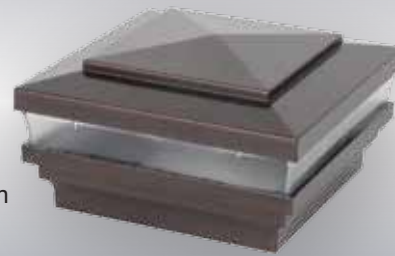

Designer Post Caps.com offers our Designer product line, a metallic and ceramic powder coated product line to enhance your fence, deck and handrail.

The Designer products allows for personal customizing of the post caps using accent colors and textured finishes. There are seven Designer colors with textured finishes and five standard colors giving you numerous options to choose from.

Caballo

Shown in Antique Brown

LOW VOLTAGE LIGHTING

Neptune

Shown in White

Cape May

Shown in Antique Brown

Haven