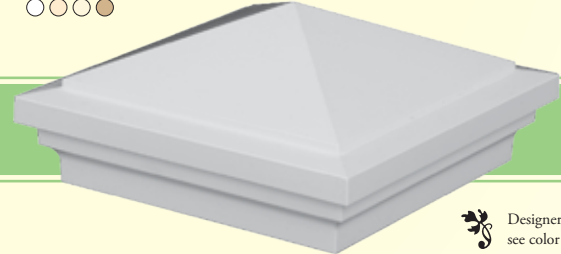

CAPE MAY

• 3-5/8" • 4" • 4-1/2" • 5" • 5-5/8" • 6"
 ○○○●

Designer finishes available
 see color guide.

NEPTUNE

• 3-5/8" • 4" • 4-1/2" • 5" • 5-5/8" • 6"
 ○○○●

Designer finishes available
 see color guide.

HAVEN

• 3-5/8" • 4" • 4-1/2" • 5" • 5-5/8" • 6"
 ○○○●

Designer finishes available
 see color guide.

TRENTON • 5"

○

White Only

STALLION • 5"

○○○○●

POST CAPS 4 YOU