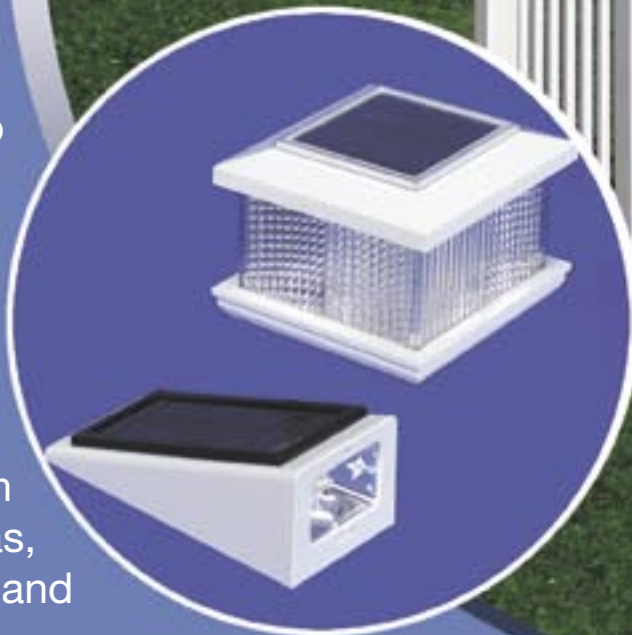

ENJOY THE OUTDOORS

With summer here, homeowners are considering new outdoor living options. LMT offers a number of choices that enhance the look of yards and decks with the Garden Jewelry and Solar Lighting assortments.

When customers purchase Garden Jewelry, they can be confident that their products will hold up to adverse weather conditions. Our assortment is made of thick, professional-grade vinyl so they won't warp, dent, shrink, chip or crack. We also offer a lifetime warranty on every Garden Jewelry product we sell. The collection includes a variety of arbors, pergolas, mailboxes, planters, flower boxes, and more.

New for summer are the Pergola End Caps which allow you to create custom pergolas and deck covers. They are available in four sizes.

Enjoy the summer nights by surrounding your deck and yard with Galaxy Solar Lights. Our Galaxy Solar Post Cap naturally fits 5" posts, but we've updated our product to include a 4" adapter with every light. The popular Galaxy Wedge Accent Light adds just the right amount of light to railings, arbors, mailboxes and more.

Contact LMT for a Garden Jewelry brochure, a sample of our new Pergola End Caps or our Galaxy Lighting.

690 Puritan Avenue
Lawrenceville, NJ 08648

P: 1.888.570.5252
F: 1.609.989.1199

E: orders@lmtproducts.com
W: www.lmtproducts.com